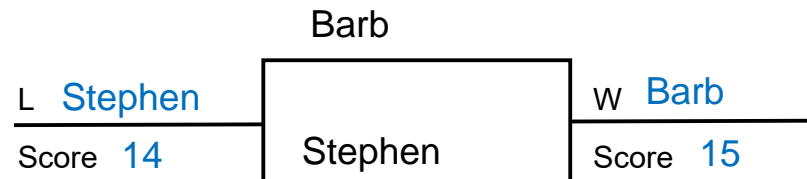

Super Singles Tournament

Your points determines your next matches for Rounds 2, 3, and 4, with no rematches. Rounds 4+ are per flight single elimination.

Round 1

Your points = Winning and losing points from all matches.

Winner points = ~~1~~ + (winning score - losing score)/15 +2

Loser points = losing score/15

Round 2

Round 3

4

5

6

11

12

13

14

18

19

20

Champions Flight

Round 4 and beyond