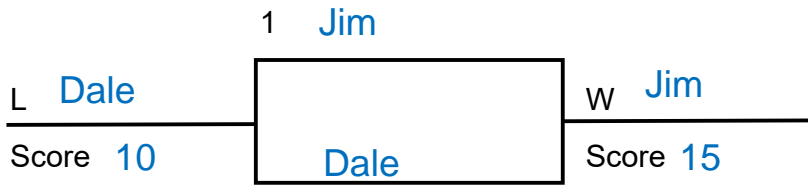

Super Singles Tournament

Your points determines your next matches for Rounds 2, 3, and 4, with no rematches. Rounds 4+ are per flight single elimination.

Round 1

Your points = Winning and losing points from all matches.

Winner points = ~~1~~ + (winning score - losing score)/15 +2

Loser points = losing score/15

Round 2

Round 3

4

5

6

11

12

13

14

18

19

20

Champions Flight

Round 4 and beyond

Flight A

Round 4 and beyond

Flight B

Round 4 and beyond