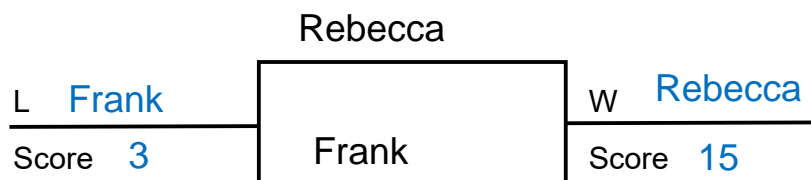

Super Singles Tournament

Your points determines your next matches for Rounds 2, 3, and 4, with no rematches. Rounds 4+ are per flight single elimination.

Round 1

Your points = Winning and losing points from all matches.

Winner points = ~~1~~ + (winning score - losing score)/15 +2

Loser points = losing score/15

Round 2

Round 3

4

5

6

11