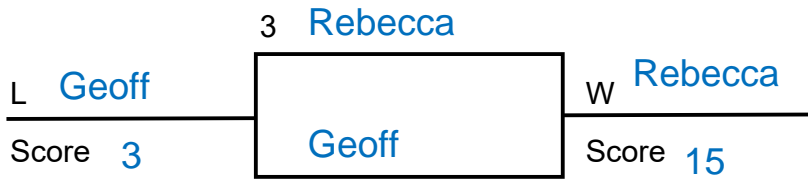

Super Singles Tournament

Your points determines your next matches for Rounds 2, 3, and 4, with no rematches. Rounds 4+ are per flight single elimination.

Round 1

Your points = Winning and losing points from all matches.

Winner points = ~~1~~ + (winning score - losing score)/15 +2

Loser points = losing score/15

Round 2

Round 3

4

5

6

11

12

13

14

18

19

20

Champions Flight

Round 4 and beyond

Flight A

Round 4 and beyond

Flight B

Round 4 and beyond