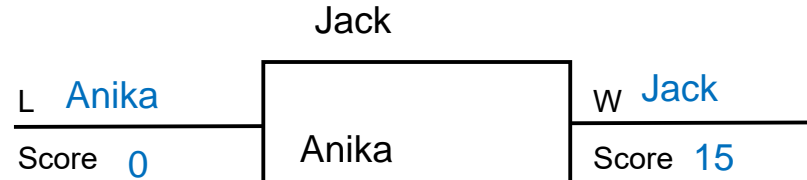

Super Singles Tournament

Your points determines your next matches for Rounds 2, 3, and 4, with no rematches. Rounds 4+ are per flight single elimination.

Round 1

Your points = Winning and losing points from all matches.

Winner points = ~~1~~ + (winning score - losing score)/15 +2

Loser points = losing score/15

Round 2

Round 3

4

5

6

11

12

13

14

18

19

20

Champions Flight

Round 4 and beyond