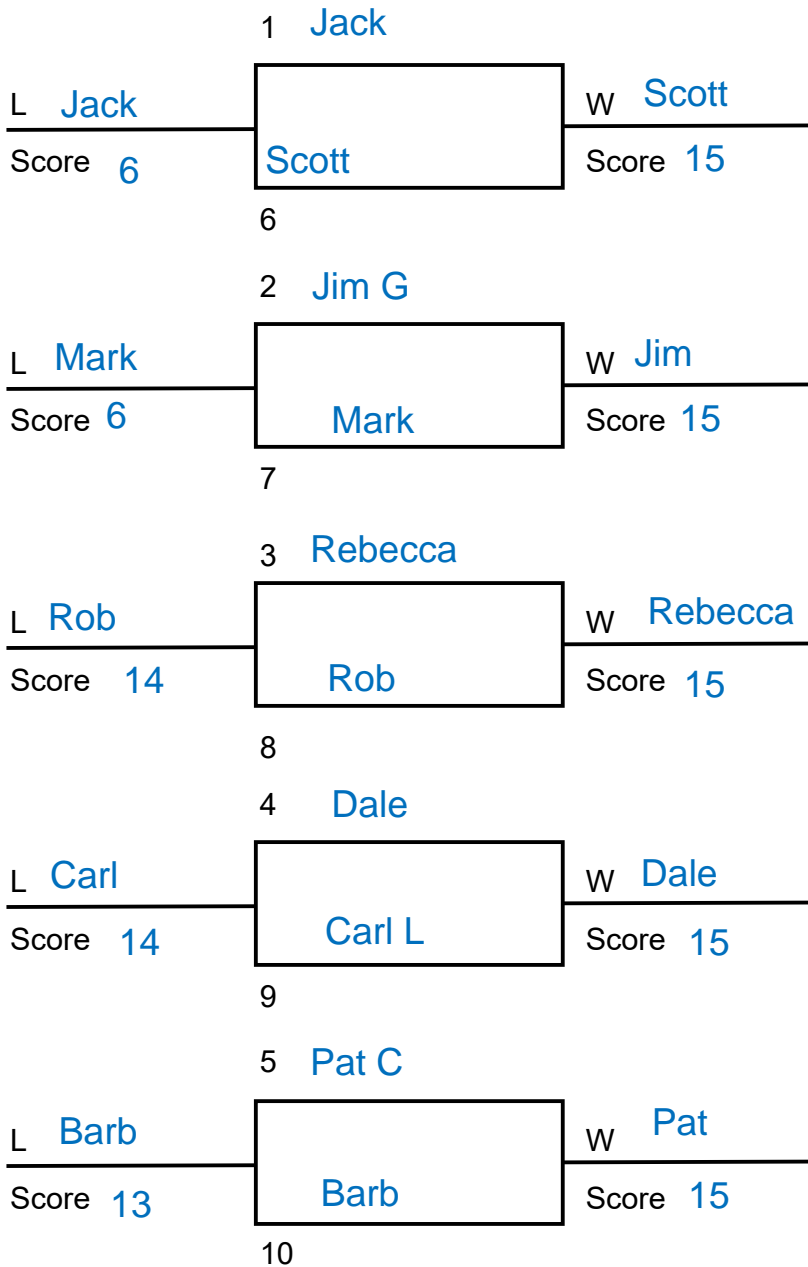

Super Singles Tournament

Your points determines your next matches for Rounds 2, 3, and 4, with no rematches. Rounds 4+ are per flight single elimination.

Round 1

Your points = Winning and losing points from all matches.

Winner points = ~~1~~ + (winning score - losing score)/15 +2

Loser points = losing score/15

Round 2

Round 3

4

5

6

11

12

13

14

18

19

20

Champions Flight

Round 4 and beyond

Flight A

Round 4 and beyond

Flight B

Round 4 and beyond