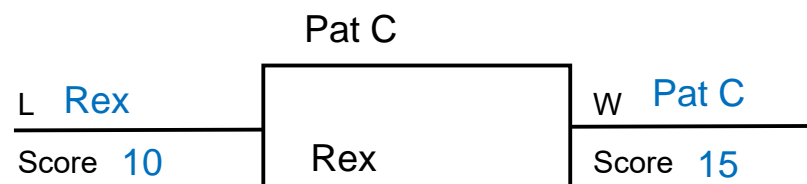

Super Singles Tournament

Your points determines your next matches for Rounds 2, 3, and 4, with no rematches. Rounds 4+ are per flight single elimination.

Round 1

Your points = Winning and losing points from all matches.

Winner points = ~~1~~ + (winning score - losing score)/15 +2

Loser points = losing score/15

Round 2

Round 3

4

5

6

11