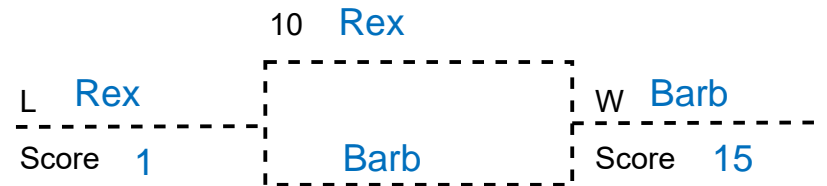

Super Singles Tournament

Your points determines your next matches for Rounds 2, 3, and 4, with no rematches. Rounds 4+ are per flight single elimination.

Round 1

Your points = Winning and losing points from all matches.

Winner points = ~~1~~ + (winning score - losing score)/15 +2

Loser points = losing score/15

Round 2

Round 3

4

5

6

11

12

13

14

18

19

20

Champions Flight

Round 4 and beyond

Flight A

Round 4 and beyond

Flight B

Round 4 and beyond