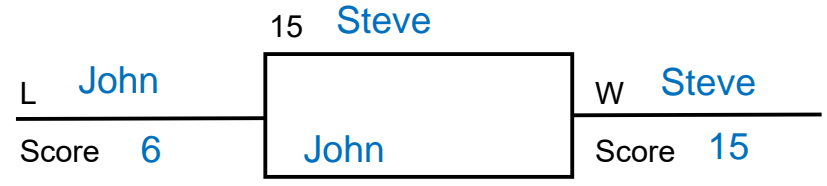

Super Singles Tournament

Your points determines your next matches for Rounds 2, 3, and 4, with no rematches. Rounds 4+ are per flight single elimination.

Round 1

Your points = Winning and losing points from all matches.

Winner points = ~~1~~ + (winning score - losing score)/15 +2

Loser points = losing score/15

Round 2

Round 3

4

5

6

11

12

13

14

18

19

20

Champions Flight

Round 4 and beyond