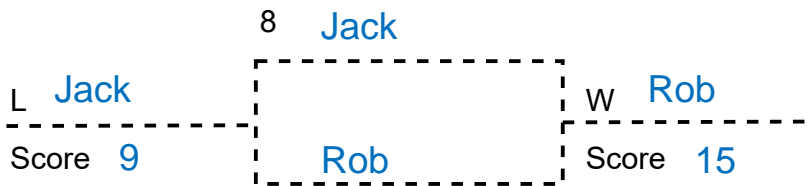

Super Singles Tournament

Your points determines your next matches for Rounds 2, 3, and 4, with no rematches. Rounds 4+ are per flight single elimination.

Round 1

Your points = Winning and losing points from all matches.

Winner points = ~~1~~ + (winning score - losing score)/15 +2

Loser points = losing score/15

Round 2

Round 3

4

5

6

11

12

13

14

18

19

20

Champions Flight

Round 4 and beyond

Flight A

Round 4 and beyond

Flight B

Round 4 and beyond