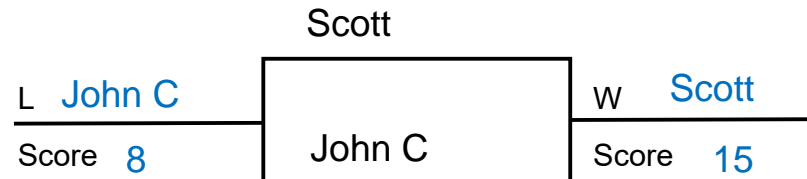

Super Singles Tournament

Your points determines your next matches for Rounds 2, 3, and 4, with no rematches. Rounds 4+ are per flight single elimination.

Round 1

Your points = Winning and losing points from all matches.

Winner points = ~~1~~ + (winning score - losing score)/15 +2

Loser points = losing score/15

Round 2

Round 3

4

5

6

11