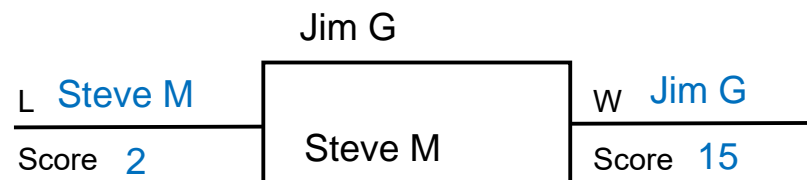

Super Singles Tournament

Your points determines your next matches for Rounds 2, 3, and 4, with no rematches. Rounds 4+ are per flight single elimination.

Round 1

Your points = Winning and losing points from all matches.

Winner points = ~~1~~ + (winning score - losing score)/15 +2

Loser points = losing score/15

Round 2

Round 3

4

5

6

11