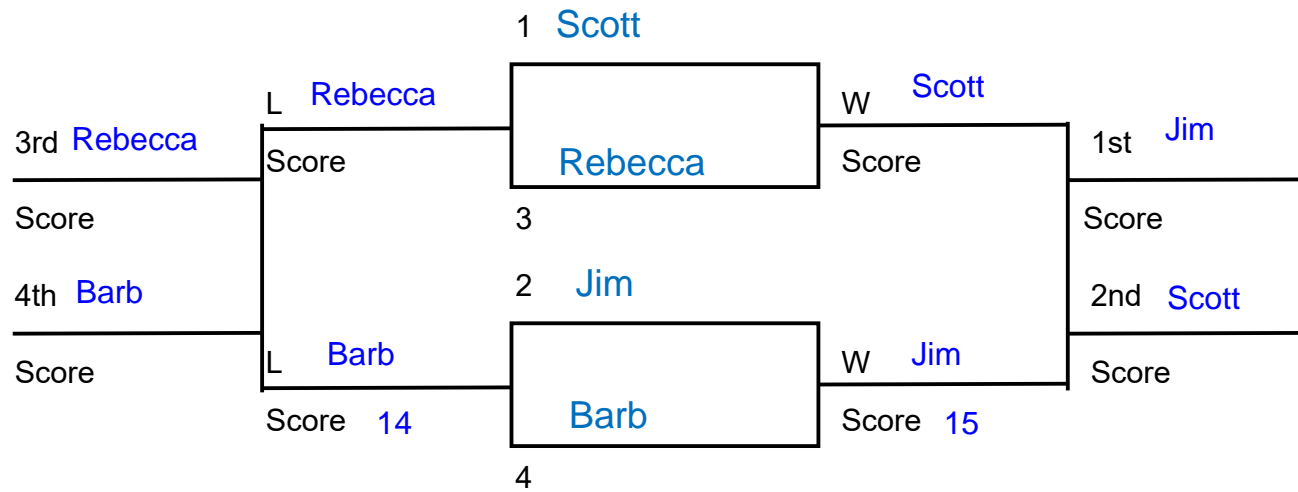

Super Singles Tournament

Your points determines your next matches for Rounds 2, 3, and 4, with no rematches. Rounds 4+ are per flight single elimination.

Round 1

Your points = Winning and losing points from all matches.

Winner points = ~~1~~ + (winning score - losing score)/15 +2

Loser points = losing score/15

Round 2

Round 3

4

5

6

11

12

13

14

18

19

20

Champions Flight

Round 4 and beyond

Flight A

Round 4 and beyond

Flight B

Round 4 and beyond