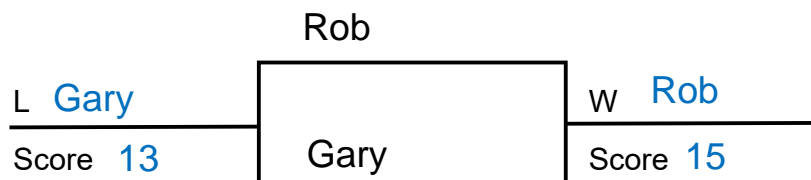

Super Singles Tournament

Your points determines your next matches for Rounds 2, 3, and 4, with no rematches. Rounds 4+ are per flight single elimination.

Round 1

Your points = Winning and losing points from all matches.

Winner points = ~~1~~ + (winning score - losing score)/15 +2

Loser points = losing score/15

Round 2

Round 3

4

5

6

11