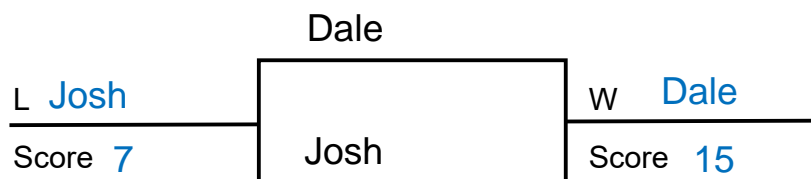

Super Singles Tournament

Your points determines your next matches for Rounds 2, 3, and 4, with no rematches. Rounds 4+ are per flight single elimination.

Round 1

Your points = Winning and losing points from all matches.

Winner points = ~~1~~ + (winning score - losing score)/15 +2

Loser points = losing score/15

Round 2

Round 3

4

5

6

11

12

13

14

18

19

20

Champions Flight

Round 4 and beyond