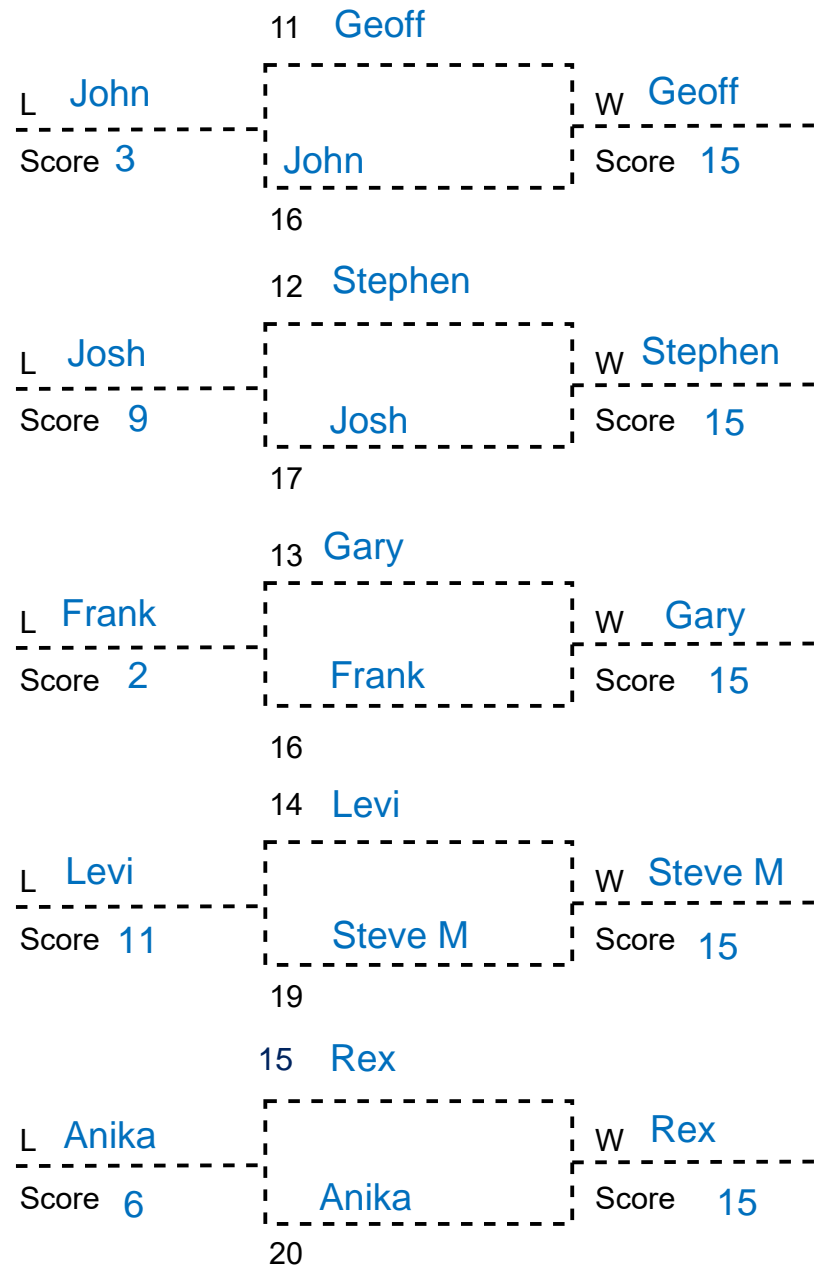

Super Singles Tournament

Your points determines your next matches for Rounds 2, 3, and 4, with no rematches. Rounds 4+ are per flight single elimination.

Round 1

Your points = Winning and losing points from all matches.

Winner points = ~~1~~ + (winning score - losing score)/15 +2

Loser points = losing score/15

Round 2

Round 3

4

5

6

11

12

13

14

18

19

20

Champions Flight

Round 4 and beyond

Flight A

Round 4 and beyond

Flight B

Round 4 and beyond