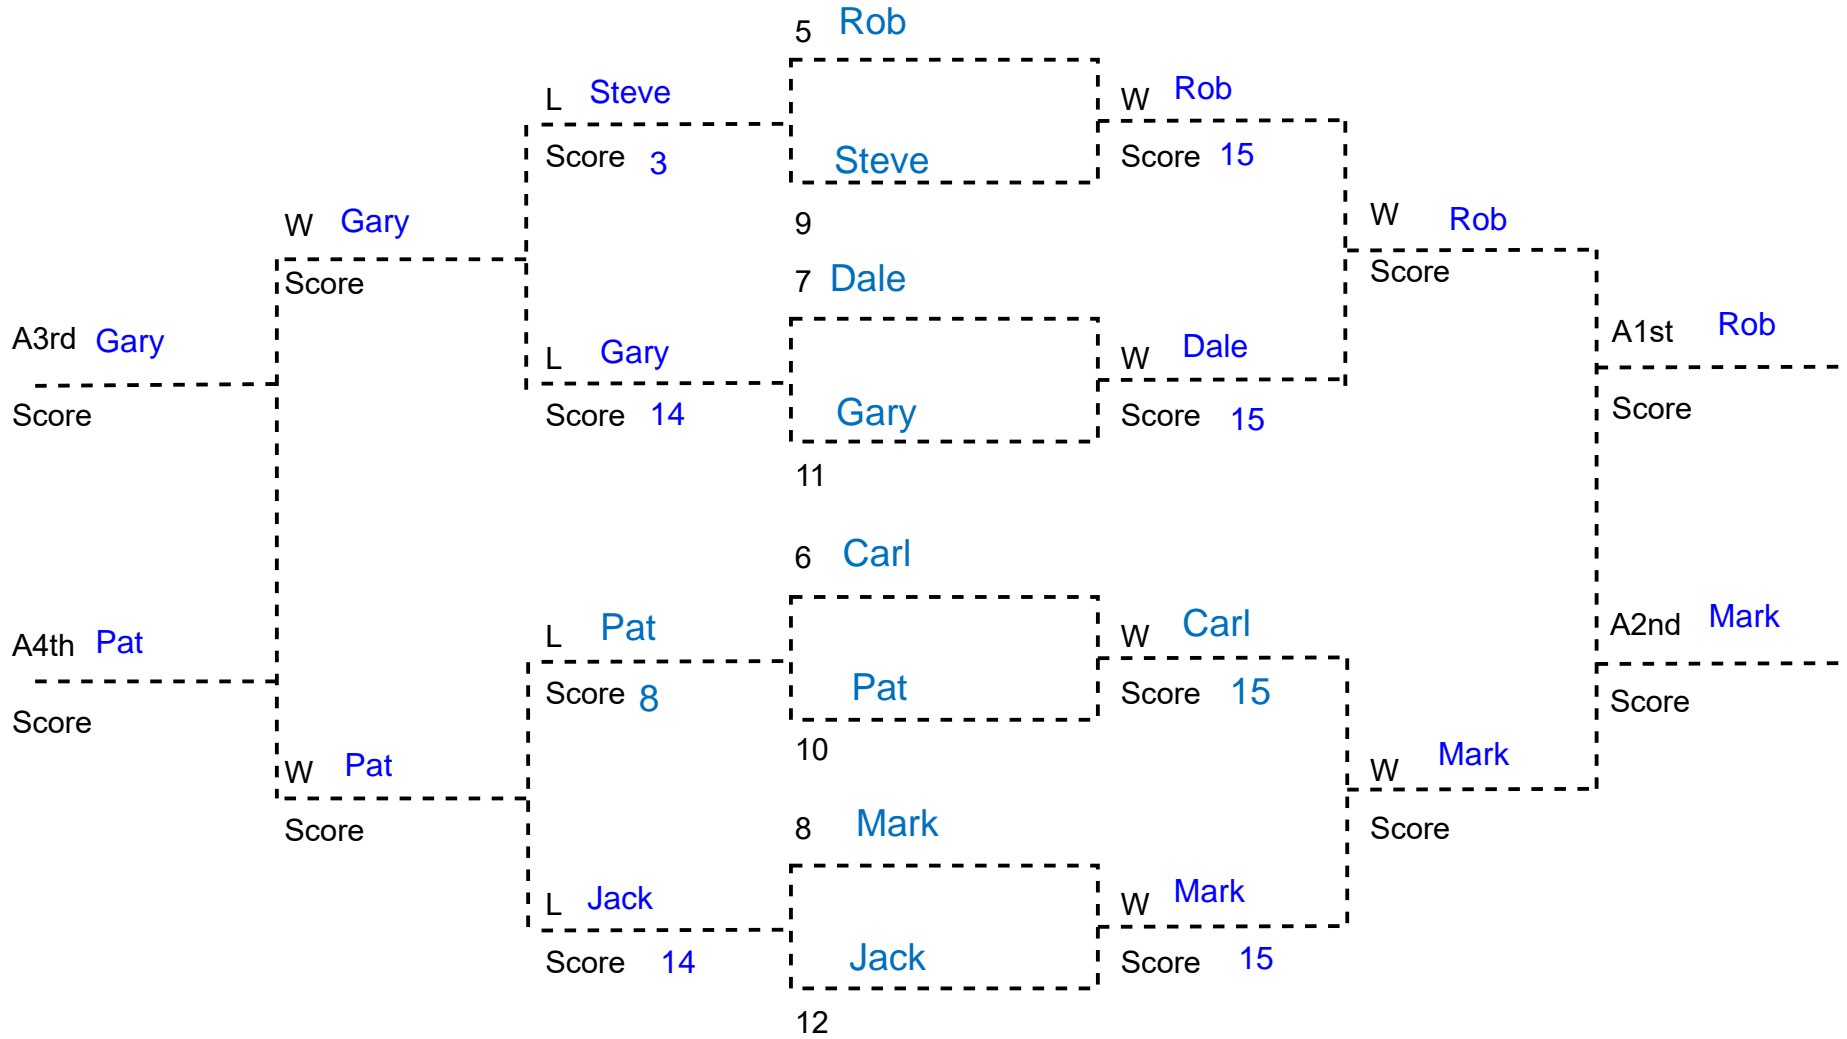

Super Singles Tournament

Your points determines your next matches for Rounds 2, 3, and 4, with no rematches. Rounds 4+ are per flight single elimination.

Round 1

Your points = Winning and losing points from all matches.

Winner points = ~~1~~ + (winning score - losing score)/15 +2

Loser points = losing score/15

Round 2

Round 3

4

5

6

11

12

13

14

18

19

20

Champions Flight

Round 4 and beyond

Flight A

Round 4 and beyond

Flight B

Round 4 and beyond